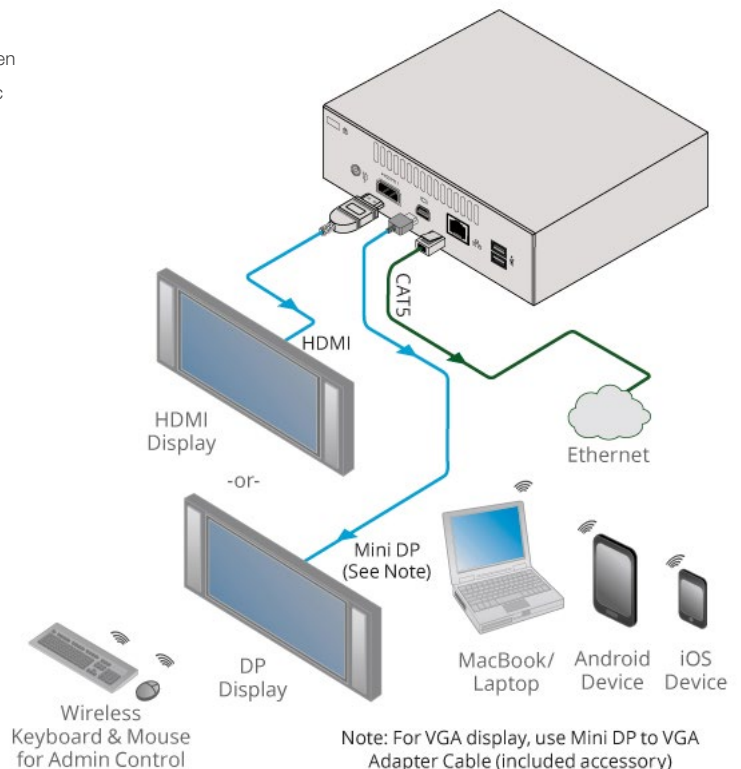

The solution can show up to four screens on the main display. From any laptop or mobile device, students, teachers or any in-room meeting participant can view the main display, edit documents together in real time, share any size file, turn the main display into a digital whiteboard, and more. The solution features iOS mirroring for MacBook, iPad, iPhone, Windows phone and Android mirroring (Lollipop OS 5.0 or newer).

VIA Connect PRO is ideal for huddle rooms, offering the best price-performance in the market.

QUICK FACTS

- Login using conventional Wi-Fi or LAN connections
- Supports Windows laptops and MAC, as well as iOS, Windows and Android mobile operating systems
- Easy to use, simple and intuitive user interface
- High quality video streaming, supports full HD 1080p/60
- Up to four participant screens can be displayed simultaneously on main screen
- Powerful security features: user authentication, 1024-bit encryption, dynamic room code
- Whiteboard Support.

Wi-Fi Band Support - 2.4GHz (Access Point mode), 2.4GHz/5GHz (Client mode).

KRAMER - VIA GO

Wireless collaboration and presentation solution

VIA GO gives iOS, Android, Chromebook, PC, and Mac users instant wireless connectivity with advanced presentation capabilities. The product features content streaming with crystal-clear mirrored images and stunning video playback and includes iOS, Windows and Android mirroring. VIA GO is easy and flexible to install with both built-in Wi-Fi and LAN connectivity and includes industry-leading 1024-bit encryption for secure use on the internal network.

QUICK FACTS

- Login using conventional Wi-Fi and/or LAN connections
- Supports Windows and Mac laptops, Chromebooks as well as iOS, Windows and Android mobile operating systems
- High-quality video streaming, supports full HD 1080p/60 – supports up to 6Mbps video bit rate when using the built-in Wi-Fi module in Access Point mode
- Up to two participant screens can be displayed simultaneously on main screen