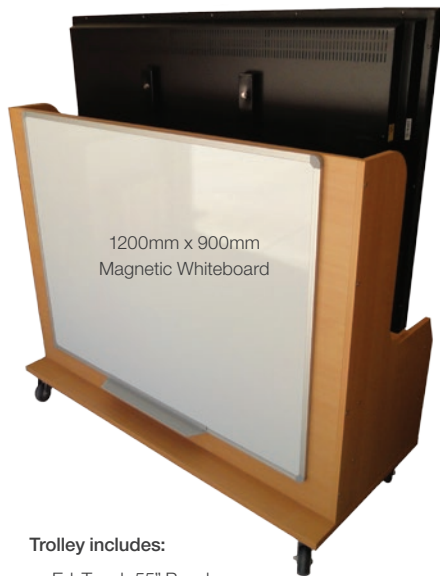

## EDUTOUCH KINDY SOLUTION

The EduTouch Kinky Solution is designed specifically for use within the Kindergarten & Pre-School environment. The EduTouch 55" Panel is mounted securely to a Kinky trolley, and is available in a natural beech wood finish. The education software included with the EduTouch Kinky Solution provides teachers with a fully interactive education solution, with the flexibility of using any other software installed on their computers interactively on the EduTouch Panels. The ability to do gesturing and other multi-touch functions similar to that of handheld devices such as iPhone, iPad and other smart phone and tablet brands (a function many younger school learners are comfortable with).

### Features:

- Integrated Android Interface with Touch Control (Whiteboard functionality without a PC)
- USB Wi-Fi Dongle – Web Browsing without a PC
- 20 Point Touch
- UHD Resolution (3840 x 2160)
- PC Module optional for all EduTouch Panels
- Toughened Glass (Mohs Scale Level 7)
- Anti-Glare Glass
- 5 Year Warranty
- MAC and Windows Compatible
- Bluetooth and WiFi

1200mm x 900mm  
Magnetic Whiteboard

ScreenShare

AirPlay

ScreenShare and AirPlay now included on all UHD models, allowing for wireless display and touch control with Mac and Windows and wireless display from IOS devices.

### Specifications for 55" Panel and Trolley:

Screen Type: LED

Integrated Android Interface with Touch Control

Resolution: 3840 x 2160

Brightness: 350 cd/m<sup>2</sup>

Contrast: 1200:1

Response Time: 9ms

Number of Colours: 1.07B (10bit)