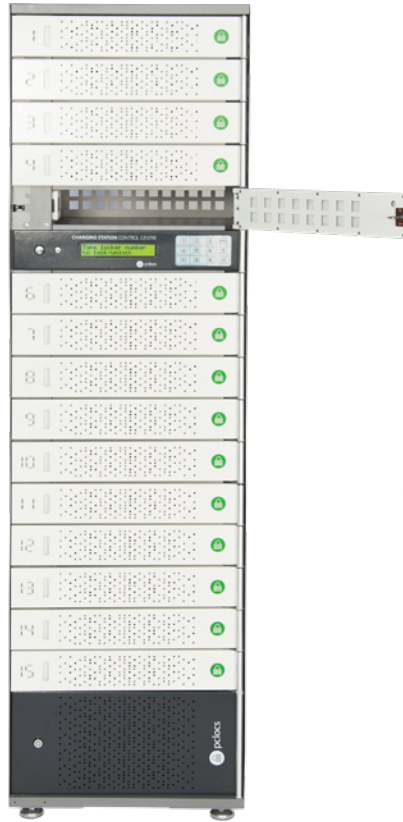

FUYL TOWER™

The FUYL Tower takes device charging and security to a whole new level. It's an intelligent charging station with 15 individually lockable compartments that can store and charge any mobile device.

Key features:

- **Efficient charging** — Each compartment is equipped with a power outlet and a 2.4 amp USB port, so you can charge almost any device, including: iPads, Tablets, Laptops, Chromebooks, mobile phones and more.
- **Highly Secure** — The digital keypad controls the security of every compartment. Additionally, the management software records every time a compartment is opened or closed, enabling administrators to investigate abnormal usage
- **WiFi Ready** — capable of connecting to your network with the built in WiFi functionality.
- **Intelligent Remote Management** features innovative software that enables administrators to actively monitor locker usage anytime, anywhere

LARGE BASKETS BY PC LOCS

The Large Baskets by PC Locs is designed to store Tablets, Chromebooks, iPads, Laptops, Surface Pros or just about any device. They allow the users to easily and quickly deploy banks of 5 devices at once.

IQ 10 CHARGING STATION™

Charge, store and secure up to 10 iPad, iPad Air, iPad mini or any other compatible Tablet devices. Featuring the 5-slot Baskets by PC Locs, the IQ 10 Charging Station provides portability compared to the traditional cabinet.