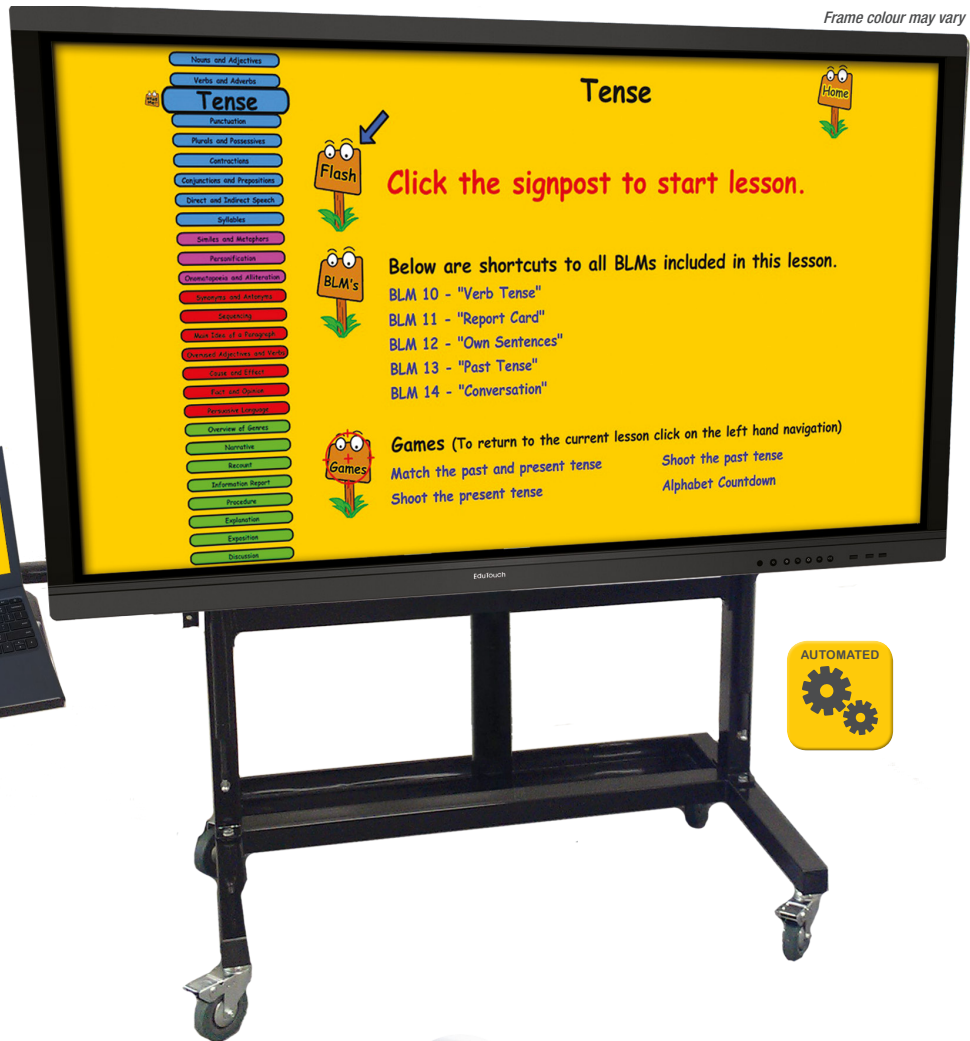

EDUTOUCH HEIGHT ADJUSTABLE MOBILE SOLUTION

EDUTOUCH HEIGHT ADJUSTABLE MOBILE SOLUTION

The EduTouch Height Adjustable Mobile Solution is a versatile mobile solution that allows for height adjustability, either manually through gas strut support, or automated. The EduTouch panel is securely mounted to the trolley and the overall design provides stability and is compatible with all EduTouch panels (55", 65", 75" & 86"). The trolley allows for proper cable management, the laptop arm can be mounted on either side of trolley and the EduTouch Height Adjustable Mobile Solution fits through standard doorways.

The EduTouch interactive panel supports 20 Point Touch (55"-86") based on infrared technology, making it easy to perform touch and gesture based interactive activities. It can bring great flexibility to your kindy, classroom, lecture room, conference room or other business centre.

Features:

- Integrated Android Interface with Touch Control (Whiteboard functionality without a PC)
- Web Browsing without a PC
- 20 Point Touch (55"-86")
- PC Module optional for all EduTouch Panels
- Surface Protection - Toughened Glass (Mohs Scale Level 7)
- Anti-Glare Glass
- 5 Year Warranty
- MAC and Windows Compatible
- Bluetooth and Dual-Band WiFi

Frame colour may vary

ScreenShare Pro

ScreenShare Pro now included on all UHD models, allowing for wireless display and touch control with Mac and Windows and wireless display from Android and IOS devices.